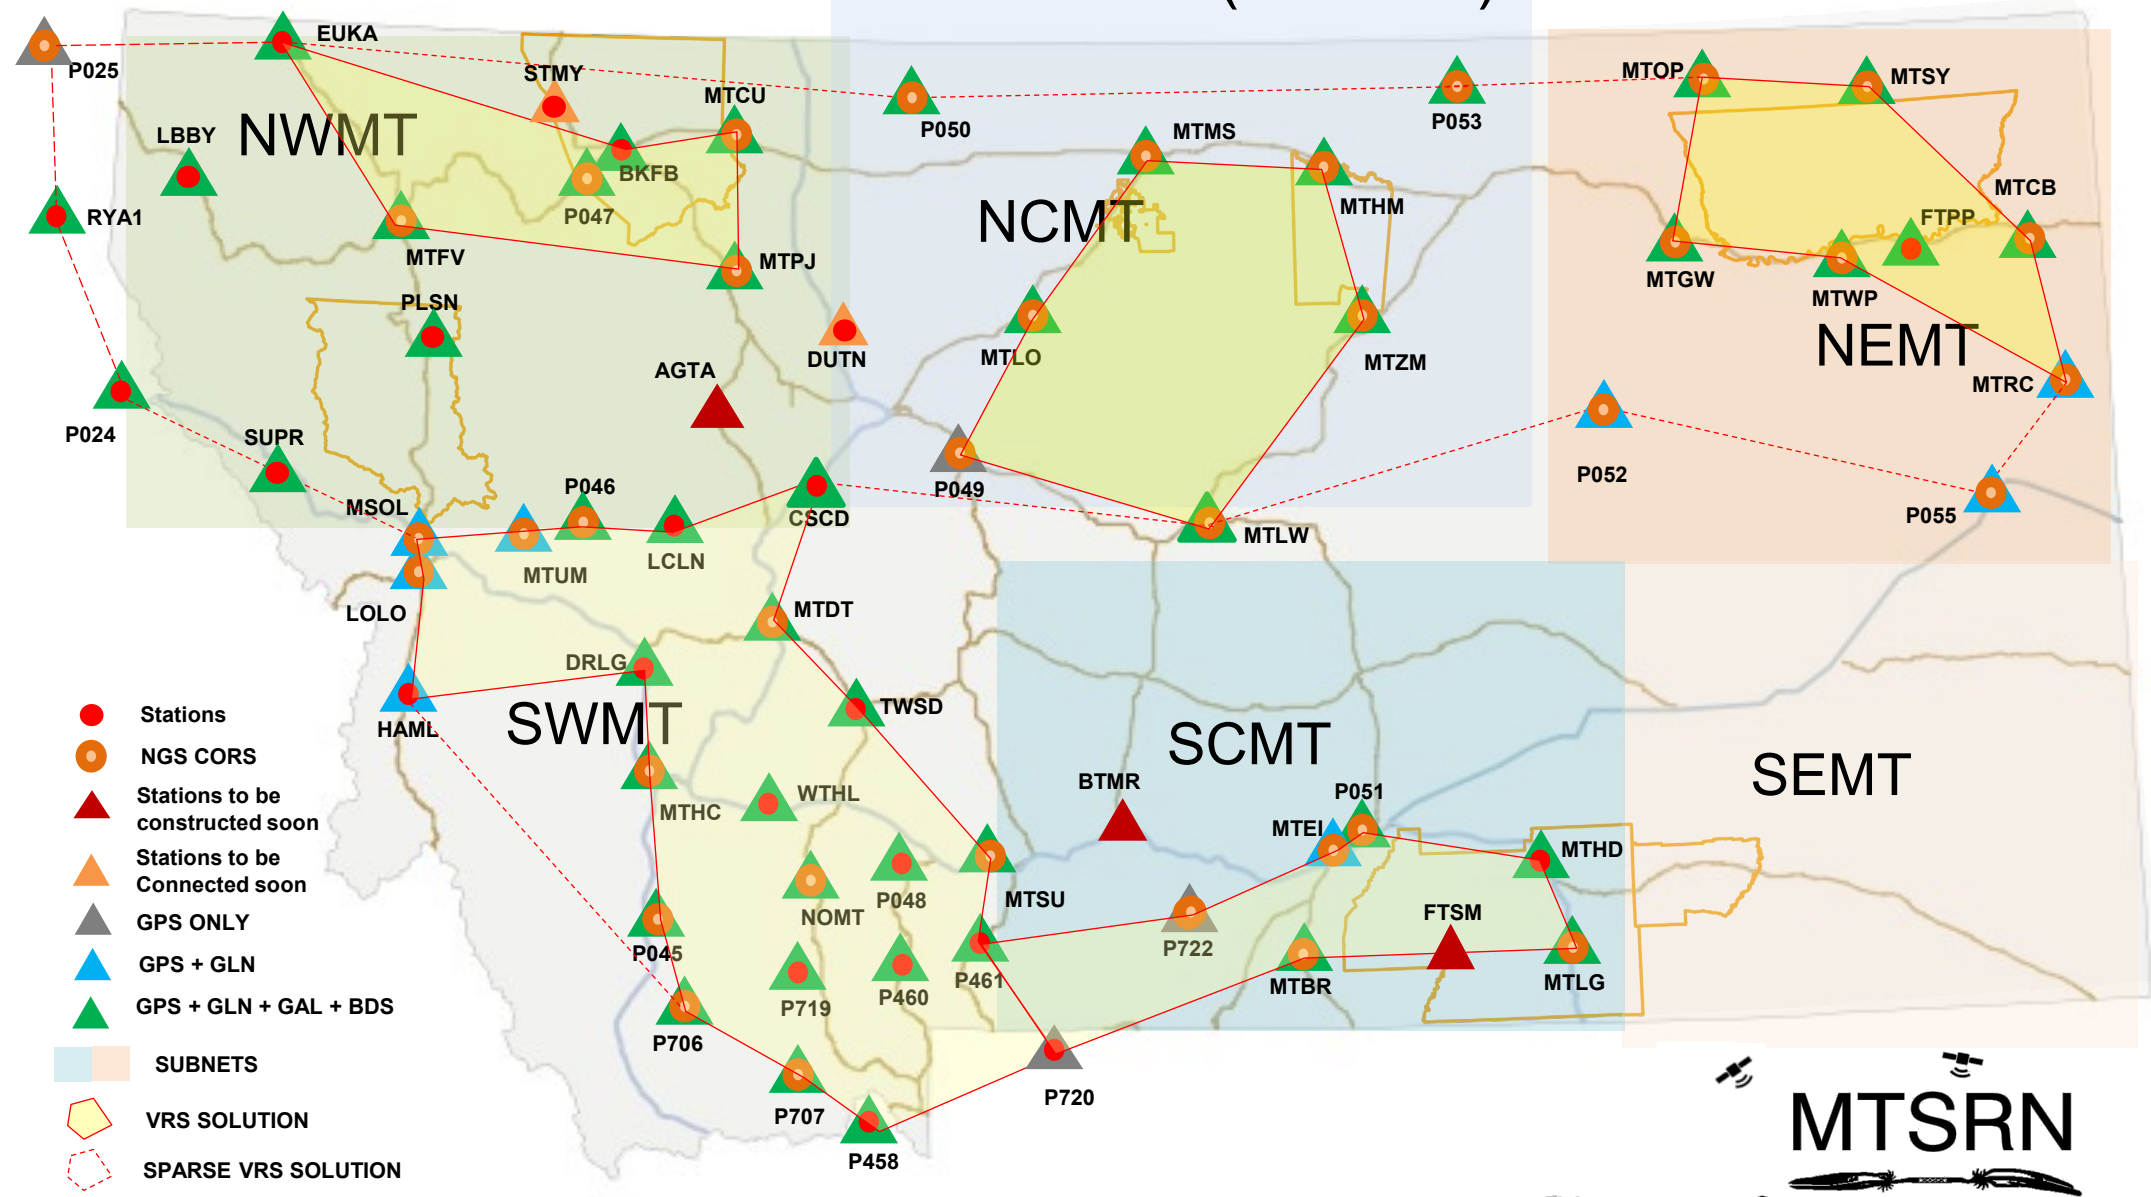

# Montana State Reference Network (MTSRN) – Pilot ([www.mtsrn.org](http://www.mtsrn.org))

- Stations
- NGS CORS
- ▲ Stations to be constructed soon
- ▲ Stations to be Connected soon
- ▲ GPS ONLY
- ▲ GPS + GLN
- ▲ GPS + GLN + GAL + BDS
- SUBNETS
- VRS SOLUTION
- SPARSE VRS SOLUTION